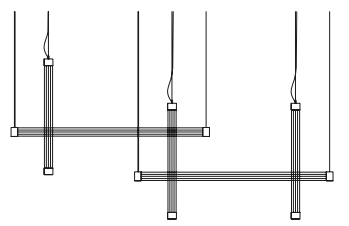

TRAMA S5

L x W 210 cm x 50 cm | 82,67" x 19,68"
H 86 cm | 33,85"

5 - 360° neon flex 81W - 3000°K - 24 Vdc - SMD 2835T
9513,6 lm - life time 50.000 hrs - Dimmable: yes