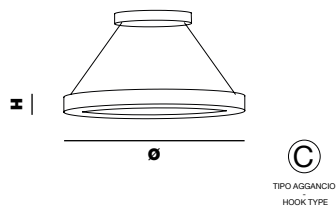

PROFILE 180

Ø 180 cm | 70,87"
H 4 cm | 1,57"

1 stripled 120W - 4000°K - 24 Vdc - SMD 2835
8506 lm - life time 50.000 hrs - Dimmable: yes

PROFILE 60

Ø 60 cm | 23,62"
H 4 cm | 1,57"

1 stripled 38W - 4000°K - 24 Vdc - SMD 2835
2835 lm - life time 50.000 hrs - Dimmable: yes

PROFILE oval 180 x 40

L x W 180 x 40 cm | 70,87" x 15,75"
H 4 cm | 1,57"

1 stripled 80W - 4000°K - 24 Vdc - SMD 2835
4900 lm - life time 50.000 hrs - Dimmable: yes

PROFILE 130

Ø 130 cm | 51,18"
H 4 cm | 1,57"

1 stripled 80W - 4000°K - 24 Vdc - SMD 2835
6143 lm - life time 50.000 hrs - Dimmable: yes

PROFILE 40

Ø 40 cm | 15,75"
H 4 cm | 1,57"

1 stripled 25W - 4000°K - 24 Vdc - SMD 2835
1890 lm - life time 50.000 hrs - Dimmable: yes

PROFILE 90

Ø 90 cm | 35,43"
H 4 cm | 1,57"

1 stripled 60W - 4000°K - 24 Vdc - SMD 2835
4253 lm - life time 50.000 hrs - Dimmable: yes

PROFILE project 130

Ø 130 cm | 51,18"
H 95 cm | 37,40"

1 stripled 178W - 4000°K - 24 Vdc - SMD 2835
13231 lm - life time 50.000 hrs - Dimmable: yes