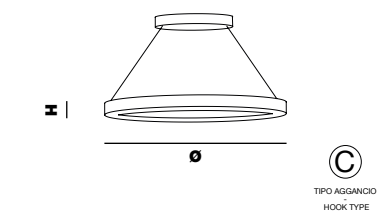

PROFILE 180

Ø 180 cm | 70,87"
H 4 cm | 1,57"

1 stripled 120W - 4000°K - 24 Vdc - SMD 2835
8506 lm - life time 50.000 hrs - Dimmable: yes

PROFILE 60

Ø 60 cm | 23,62"
H 4 cm | 1,57"

1 stripled 38W - 4000°K - 24 Vdc - SMD 2835
2835 lm - life time 50.000 hrs - Dimmable: yes

PROFILE oval 180 x 40

L x W 180 x 40 cm | 70,87" x 15,75"
H 4 cm | 1,57"

1 stripled 80W - 4000°K - 24 Vdc - SMD 2835
4900 lm - life time 50.000 hrs - Dimmable: yes

PROFILE 130

Ø 130 cm | 51,18"
H 4 cm | 1,57"

1 stripled 80W - 4000°K - 24 Vdc - SMD 2835
6143 lm - life time 50.000 hrs - Dimmable: yes

PROFILE 40

Ø 40 cm | 15,75"
H 4 cm | 1,57"

1 stripled 25W - 4000°K - 24 Vdc - SMD 2835
1890 lm - life time 50.000 hrs - Dimmable: yes

PROFILE 90

Ø 90 cm | 35,43"
H 4 cm | 1,57"

1 stripled 60W - 4000°K - 24 Vdc - SMD 2835
4253 lm - life time 50.000 hrs - Dimmable: yes

PROFILE project 130

Ø 130 cm | 51,18"
H 95 cm | 37,40"

1 stripled 178W - 4000°K - 24 Vdc - SMD 2835
13231 lm - life time 50.000 hrs - Dimmable: yes