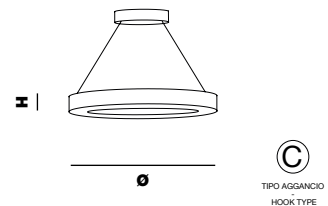

PROFILE 180

Ø 180 cm | 70,87"
H 4 cm | 1,57"

1 stripled 120W - 4000°K - 24 Vdc - SMD 2835
8506 lm - life time 50.000 hrs - Dimmable: yes

PROFILE 60

Ø 60 cm | 23,62"
H 4 cm | 1,57"

1 stripled 38W - 4000°K - 24 Vdc - SMD 2835
2835 lm - life time 50.000 hrs - Dimmable: yes

PROFILE oval 180 x 40

L x W 180 x 40 cm | 70,87" x 15,75"
H 4 cm | 1,57"

1 stripled 80W - 4000°K - 24 Vdc - SMD 2835
4900 lm - life time 50.000 hrs - Dimmable: yes

PROFILE 130

Ø 130 cm | 51,18"
H 4 cm | 1,57"

1 stripled 80W - 4000°K - 24 Vdc - SMD 2835
6143 lm - life time 50.000 hrs - Dimmable: yes

PROFILE 40

Ø 40 cm | 15,75"
H 4 cm | 1,57"

1 stripled 25W - 4000°K - 24 Vdc - SMD 2835
1890 lm - life time 50.000 hrs - Dimmable: yes

PROFILE 90

Ø 90 cm | 35,43"
H 4 cm | 1,57"

1 stripled 60W - 4000°K - 24 Vdc - SMD 2835
4253 lm - life time 50.000 hrs - Dimmable: yes

PROFILE project 130

Ø 130 cm | 51,18"
H 95 cm | 37,40"

1 stripled 178W - 4000°K - 24 Vdc - SMD 2835
13231 lm - life time 50.000 hrs - Dimmable: yes