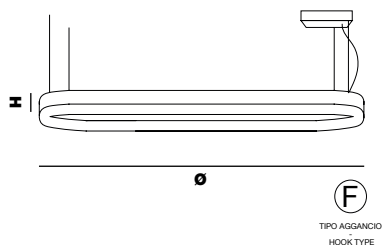

PROFILE 180

Ø 180 cm | 70,87"
H 4 cm | 1,57"

1 stripled 120W - 4000°K - 24 Vdc - SMD 2835
8506 lm - life time 50.000 hrs - Dimmable: yes

PROFILE 60

Ø 60 cm | 23,62"
H 4 cm | 1,57"

1 stripled 38W - 4000°K - 24 Vdc - SMD 2835
2835 lm - life time 50.000 hrs - Dimmable: yes

PROFILE oval 180 x 40

L x W 180 x 40 cm | 70,87" x 15,75"
H 4 cm | 1,57"

1 stripled 80W - 4000°K - 24 Vdc - SMD 2835
4900 lm - life time 50.000 hrs - Dimmable: yes

PROFILE 130

Ø 130 cm | 51,18"
H 4 cm | 1,57"

1 stripled 80W - 4000°K - 24 Vdc - SMD 2835
6143 lm - life time 50.000 hrs - Dimmable: yes

PROFILE 40

Ø 40 cm | 15,75"
H 4 cm | 1,57"

1 stripled 25W - 4000°K - 24 Vdc - SMD 2835
1890 lm - life time 50.000 hrs - Dimmable: yes

PROFILE 90

Ø 90 cm | 35,43"
H 4 cm | 1,57"

1 stripled 60W - 4000°K - 24 Vdc - SMD 2835
4253 lm - life time 50.000 hrs - Dimmable: yes

PROFILE project 130

Ø 130 cm | 51,18"
H 95 cm | 37,40"

1 stripled 178W - 4000°K - 24 Vdc - SMD 2835
13231 lm - life time 50.000 hrs - Dimmable: yes