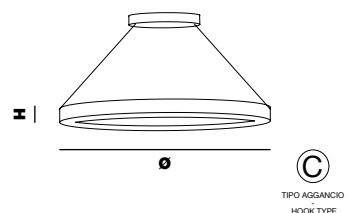

PROFILE 180

Ø 180 cm | 70,87"
H 4 cm | 1,57"

1 stripled 120W - 4000°K - 24 Vdc - SMD 2835
8506 lm - life time 50.000 hrs - Dimmable: yes

PROFILE 60

Ø 60 cm | 23,62"
H 4 cm | 1,57"

1 stripled 38W - 4000°K - 24 Vdc - SMD 2835
2835 lm - life time 50.000 hrs - Dimmable: yes

PROFILE oval 180 x 40

L x W 180 x 40 cm | 70,87" x 15,75"
H 4 cm | 1,57"

1 stripled 80W - 4000°K - 24 Vdc - SMD 2835
4900 lm - life time 50.000 hrs - Dimmable: yes

PROFILE 130

Ø 130 cm | 51,18"
H 4 cm | 1,57"

1 stripled 80W - 4000°K - 24 Vdc - SMD 2835
6143 lm - life time 50.000 hrs - Dimmable: yes

PROFILE 40

Ø 40 cm | 15,75"
H 4 cm | 1,57"

1 stripled 25W - 4000°K - 24 Vdc - SMD 2835
1890 lm - life time 50.000 hrs - Dimmable: yes

PROFILE 90

Ø 90 cm | 35,43"
H 4 cm | 1,57"

1 stripled 60W - 4000°K - 24 Vdc - SMD 2835
4253 lm - life time 50.000 hrs - Dimmable: yes

PROFILE project 130

Ø 130 cm | 51,18"
H 95 cm | 37,40"

1 stripled 178W - 4000°K - 24 Vdc - SMD 2835
13231 lm - life time 50.000 hrs - Dimmable: yes