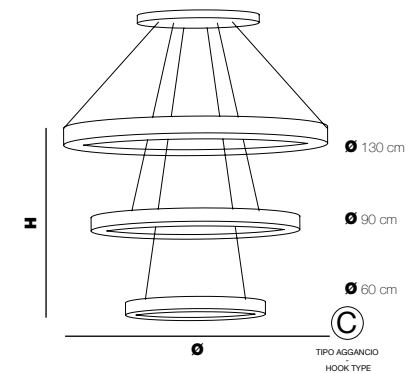

PROFILE oval 180 x 40

L x W 180 x 40 cm | 70,87" x 15,75"
H 4 cm | 1,57"

1 stripled 80W - 4000°K - 24 Vdc - SMD 2835
4900 lm - life time 50.000 hrs - Dimmable: yes

PROFILE 130

Ø 130 cm | 51,18"
H 4 cm | 1,57"

1 stripled 80W - 4000°K - 24 Vdc - SMD 2835
6143 lm - life time 50.000 hrs - Dimmable: yes

PROFILE 40

Ø 40 cm | 15,75"
H 4 cm | 1,57"

1 stripled 25W - 4000°K - 24 Vdc - SMD 2835
1890 lm - life time 50.000 hrs - Dimmable: yes

PROFILE 90

Ø 90 cm | 35,43"
H 4 cm | 1,57"

1 stripled 60W - 4000°K - 24 Vdc - SMD 2835
4253 lm - life time 50.000 hrs - Dimmable: yes

PROFILE project 130

Ø 130 cm | 51,18"
H 95 cm | 37,40"

1 stripled 178W - 4000°K - 24 Vdc - SMD 2835
13231 lm - life time 50.000 hrs - Dimmable: yes

Altezza - Height
MIN 24 cm - 9.44"

F Aggancio con rosone, tiranti e tasselli a soffitto; altezza regolabile (F) - Hook with ceiling cup, metal cables and ceiling cable gripper; adjustable height (F)

Altezza - Height
MIN 24 cm - 9.44"