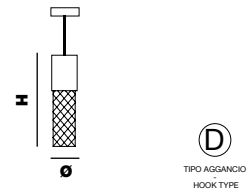

### GLEAM 2

**L x W** 70 x 10 cm | 27,56" x 3,94"  
**H** 10 cm | 3,94"

2 spot led 6W - 4000°K - 12 Vdc - 560 lm  
 life time 30.000 hrs - SMD type 5630 - Dimmable: yes

### GLEAM lamp

**Ø** 10 cm | 3,94"  
**H** 26 cm | 10,24"

2 spot led 3W - 4000°K - 12 Vdc - 280 lm  
 life time 30.000 hrs - SMD type 5630 - Dimmable: yes

### GLEAM 1

**Ø** 10 cm | 3,94"  
**H** 26 cm | 10,24"

1 spot led 3W - 4000°K - 12 Vdc - 280 lm  
 life time 30.000 hrs - SMD type 5630 - Dimmable: yes

### GLEAM wall

**L x W** 10 x 14 cm | 3,94" x 5,51"  
**H** 55 cm | 21,65"

1 spot led 6W - 4000°K - 12 Vdc - 560 lm  
 life time 30.000 hrs - SMD type 5630 - Dimmable: yes

Altezza - Height  
 MIN 24 cm - 9,44"