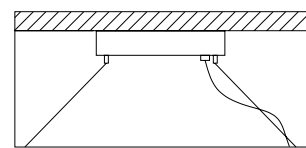

### GLEAM floor lamp

**Ø** 32 cm | 12,60"  
**H** 165 cm | 64,96"

1 spot led 3W - 4000°K - 12 Vdc - 280 lm  
 life time 30.000 hrs - SMD type 5630 - Dimmable: yes

### GLEAM wall

**L x W** 10 x 14 cm | 3,94" x 5,51"  
**H** 55 cm | 21,65"

1 spot led 6W - 4000°K - 12 Vdc - 560 lm  
 life time 30.000 hrs - SMD type 5630 - Dimmable: yes

Altezza - Height  
 MIN 24 cm - 9,44"