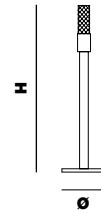

### GLEAM 2

**L x W** 70 x 10 cm | 27,56" x 3,94"  
**H** 10 cm | 3,94"

2 spot led 6W - 4000°K - 12 Vdc - 560 lm  
 life time 30.000 hrs - SMD type 5630 - Dimmable: yes

### GLEAM lamp

**Ø** 10 cm | 3,94"  
**H** 26 cm | 10,24"

2 spot led 3W - 4000°K - 12 Vdc - 280 lm  
 life time 30.000 hrs - SMD type 5630 - Dimmable: yes

### GLEAM 1

**Ø** 10 cm | 3,94"  
**H** 26 cm | 10,24"

1 spot led 3W - 4000°K - 12 Vdc - 280 lm  
 life time 30.000 hrs - SMD type 5630 - Dimmable: yes

### GLEAM wall

**L x W** 10 x 14 cm | 3,94" x 5,51"  
**H** 55 cm | 21,65"

1 spot led 6W - 4000°K - 12 Vdc - 560 lm  
 life time 30.000 hrs - SMD type 5630 - Dimmable: yes

Altezza - Height  
 MIN 24 cm - 9,44"