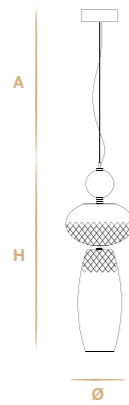

Colors: rosaline version: borosilicate spheres in mirrored brown color, blown glass elliptical spheres in rosaline color, blown glass vase in rosaline color. **Satin version:** borosilicate spheres in mirrored gold color, blown glass elliptical spheres in satin transparent color, blown glass vase in brown shaded tobacco color.

Fumè brown version: borosilicate spheres in mirrored brown color, blown glass elliptical spheres in brown shaded tobacco color, blown glass vase in shaded fumè color.

Particolari: sfere in borosilicato decorate con effetto specchiato metallizzato. Le sfere basse e il vaso finale sono realizzate in vetro soffiato con effetto diamante made in Toscana.

*Do not hesitate to contact us for any request or different version.

Aggancio con tirante (A) - Hook with metal cable (A)

L'altezza dei lampadari è calcolata escludendo l'aggancio. Aggancio con rosone e filo tirante H minima 18 cm - 7.08".
The height of the chandeliers is calculated by excluding the hook. Hook with the ceiling cup and metal cable has the minimum height 18 cm - 7.08".

BIG
 4 G9 led x max 7W + 1 E27 led
 per max 10W
 Ø 29 cm - 11.42"
 H 93 cm - 36.61"

SMALL
 2 G9 led x max 7W + 1 E27 led
 per max 10W
 Ø 29 cm - 11.42"
 H 69 cm - 27.17"

euroluce

— LIGHT OF ITALY —

76123 Andria (Bt) Italy
t +39 0883 559385
www.eurolucelampadari.it
info@eurolucelampadari.it
export@eurolucelampadari.it