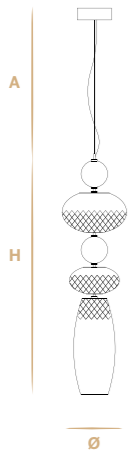

Colors: rosaline version: borosilicate spheres in mirrored brown color, blown glass elliptical spheres in rosaline color, blown glass vase in rosaline color. **Satin version:** borosilicate spheres in mirrored gold color, blown glass elliptical spheres in satin transparent color, blown glass vase in brown shaded tobacco color.

Fumè brown version: borosilicate spheres in mirrored brown color, blown glass elliptical spheres in brown shaded tobacco color, blown glass vase in shaded fumè color.

Particolari: sfere in borosilicato decorate con effetto specchiato metallizzato. Le sfere basse e il vaso finale sono realizzate in vetro soffiato con effetto diamante made in Toscana.

Details: borosilicate spheres decorated with metallic mirrored effect. The elliptical spheres and the vase are made in blown glass with diamond effect made in Tuscany.

*Per qualsiasi richiesta o differente versione non esitate a contattarci.

BIG
 4 G9 led x max 7W + 1 E27 led
 per max 10W
 Ø 29 cm - 11.42"
 H 93 cm - 36.61"

SMALL
 2 G9 led x max 7W + 1 E27 led
 per max 10W
 Ø 29 cm - 11.42"
 H 69 cm - 27.17"

euroluce

— LIGHT OF ITALY —

76123 Andria (Bt) Italy
t +39 0883 559385
www.eurolucelampadari.it
info@eurolucelampadari.it
export@eurolucelampadari.it