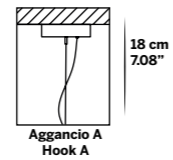

*Do not hesitate to contact us for any request or different version.

Aggancio con tirante (A) - Hook with metal cable (A)

L'altezza dei lampadari è calcolata escludendo l'aggancio. Aggancio con rosone e filo tirante H minima 18 cm - 7.08".
The height of the chandeliers is calculated by excluding the hook. Hook with the ceiling cup and metal cable has the minimum height 18 cm - 7.08".