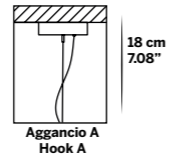

\*Do not hesitate to contact us for any request or different version.

**Aggancio con tirante (A) - Hook with metal cable (A)**

L'altezza dei lampadari è calcolata escludendo l'aggancio. Aggancio con rosone e filo tirante H minima 18 cm - 7.08".  
The height of the chandeliers is calculated by excluding the hook. Hook with the ceiling cup and metal cable has the minimum height 18 cm - 7.08".