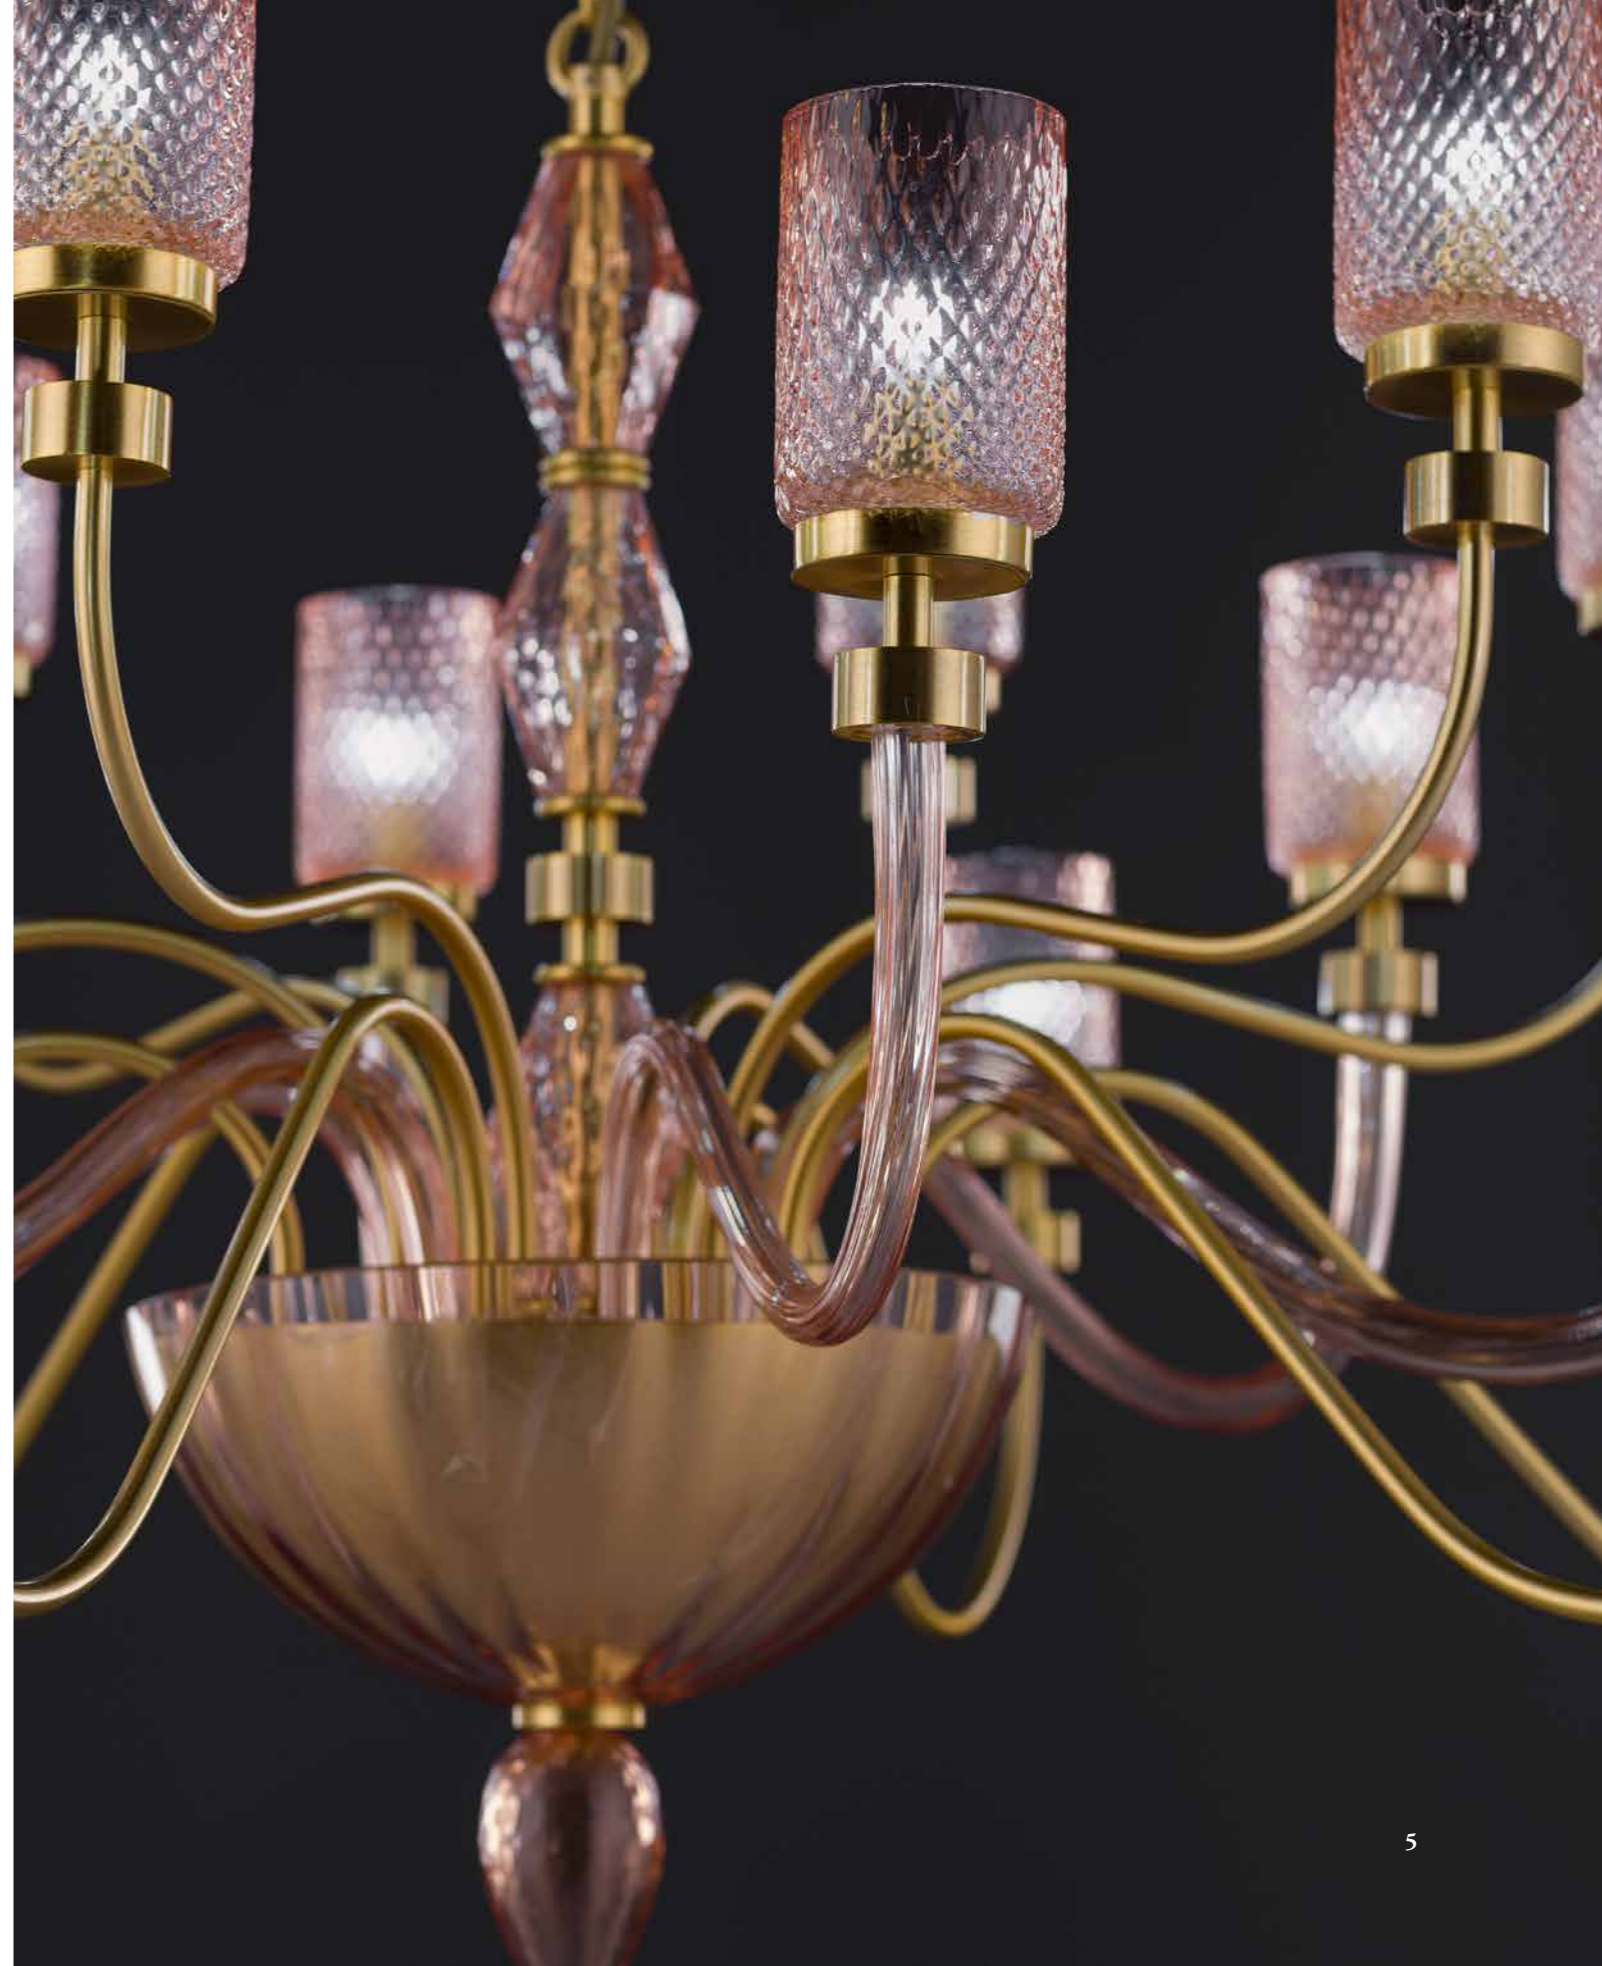

dely & R dely shade

euroluce
— LIGHT OF ITALY —

Euroluce
is the expression
of centuries
of Italian tradition
for the harmony
of things
done well.

MADE IN ITALY

euroluce

— LIGHT OF ITALY —

76123 Andria (Bt) Italy
t +39 0883 559385
www.eurolucelampadari.it
info@eurolucelampadari.it
export@eurolucelampadari.it