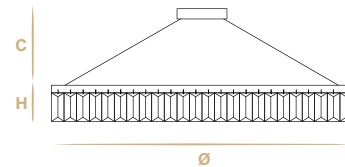

Finitura: RAL Nero opaco , RAL oro satinato. Altre finiture su richiesta.

Colori: pendenti losanghe molate nel colore trasparente o decorate nel colore ottanio, fumè o vintage. Altri colori su richiesta.

Particolari: strutture in metallo realizzate artigianalmente su nostro disegno. Pendenti losanghe molate in cristallo Scholer.

*Per qualsiasi richiesta o differente versione non esitate a contattarci.

Finish: RAL matt black , RAL satin gold. Other finishes on request

Colors: cut rectangular pendants in transparent color or decorated in teal blue color, fumè color or vintage color. Other colors on request.

Details: metal structures are produced handmade on our drawing. Cut rectangular pendants by Scholer crystal .

*Do not hesitate to contact us for any request or different version.

Aggancio con tiranti per sospensioni (C)
Hook with metal cables for suspension (C)

L'altezza delle sospensioni è calcolata escludendo l'aggancio.

Aggancio con rosone e tiranti H minima 24 cm - 9.44".

The height of suspensions is calculated by excluding the hook.

Hook with the ceiling cup and metal cables has the minimum height 24 cm - 9.44".

Aggancio con tiranti e tasselli a soffitto (F)

Hook with the metal cables and the fischer wall plug to the ceiling (F)

L'altezza delle sospensioni è calcolata escludendo l'aggancio. Aggancio con rosone e tiranti con tasselli a soffitto H minima 24 cm - 9.44".

The height of suspensions is calculated by excluding the hook. Hook with the ceiling

cup and metal cables with the fischer wall plug to the ceiling has the minimum height 24 cm - 9.44".

90

strip led - 4000 K°
24 Vdc - 60W - 5900lm
Ø 90 cm - 35.43"
H 13 cm - 5.12"

80

strip led - 4000 K°
24 Vdc - 48W - 4900lm
Ø 80 cm - 31.50"
H 13 cm - 5.12"

70

strip led - 4000 K°
24 Vdc - 44W - 4400lm
Ø 70 cm - 27.56"
H 13 cm - 5.12"

60