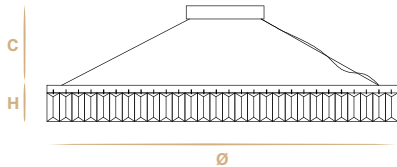

Particolari: strutture in metallo realizzate artigianalmente su nostro disegno. Pendenti losanghe molate in cristallo Scholer.

*Per qualsiasi richiesta o differente versione non esitate a contattarci.

Finish: RAL matt black , RAL satin gold. Other finishes on request

Colors: cut rectangular pendants in transparent color or decorated in teal blue color, fumè color or vintage color. Other colors on request.

Details: metal structures are produced handmade on our drawing. Cut rectangular pendants by Scholer crystal .

*Do not hesitate to contact us for any request or different version.

Aggancio con tiranti per sospensioni (C)
Hook with metal cables for suspension (C)

L'altezza delle sospensioni è calcolata escludendo l'aggancio.

Aggancio con rosone e tiranti H minima 24 cm - 9.44".

The height of suspensions is calculated by excluding the hook.

Hook with the ceiling cup and metal cables has the minimum height 24 cm - 9.44".

Aggancio con tiranti e tasselli a soffitto (F)

Hook with the metal cables and the fischer wall plug to the ceiling (F)

L'altezza delle sospensioni è calcolata escludendo l'aggancio. Aggancio con rosone e tiranti con tasselli a soffitto H minima 24 cm - 9.44".

The height of suspensions is calculated by excluding the hook. Hook with the ceiling

cup and metal cables with the fischer wall plug to the ceiling has the minimum height 24 cm - 9.44".