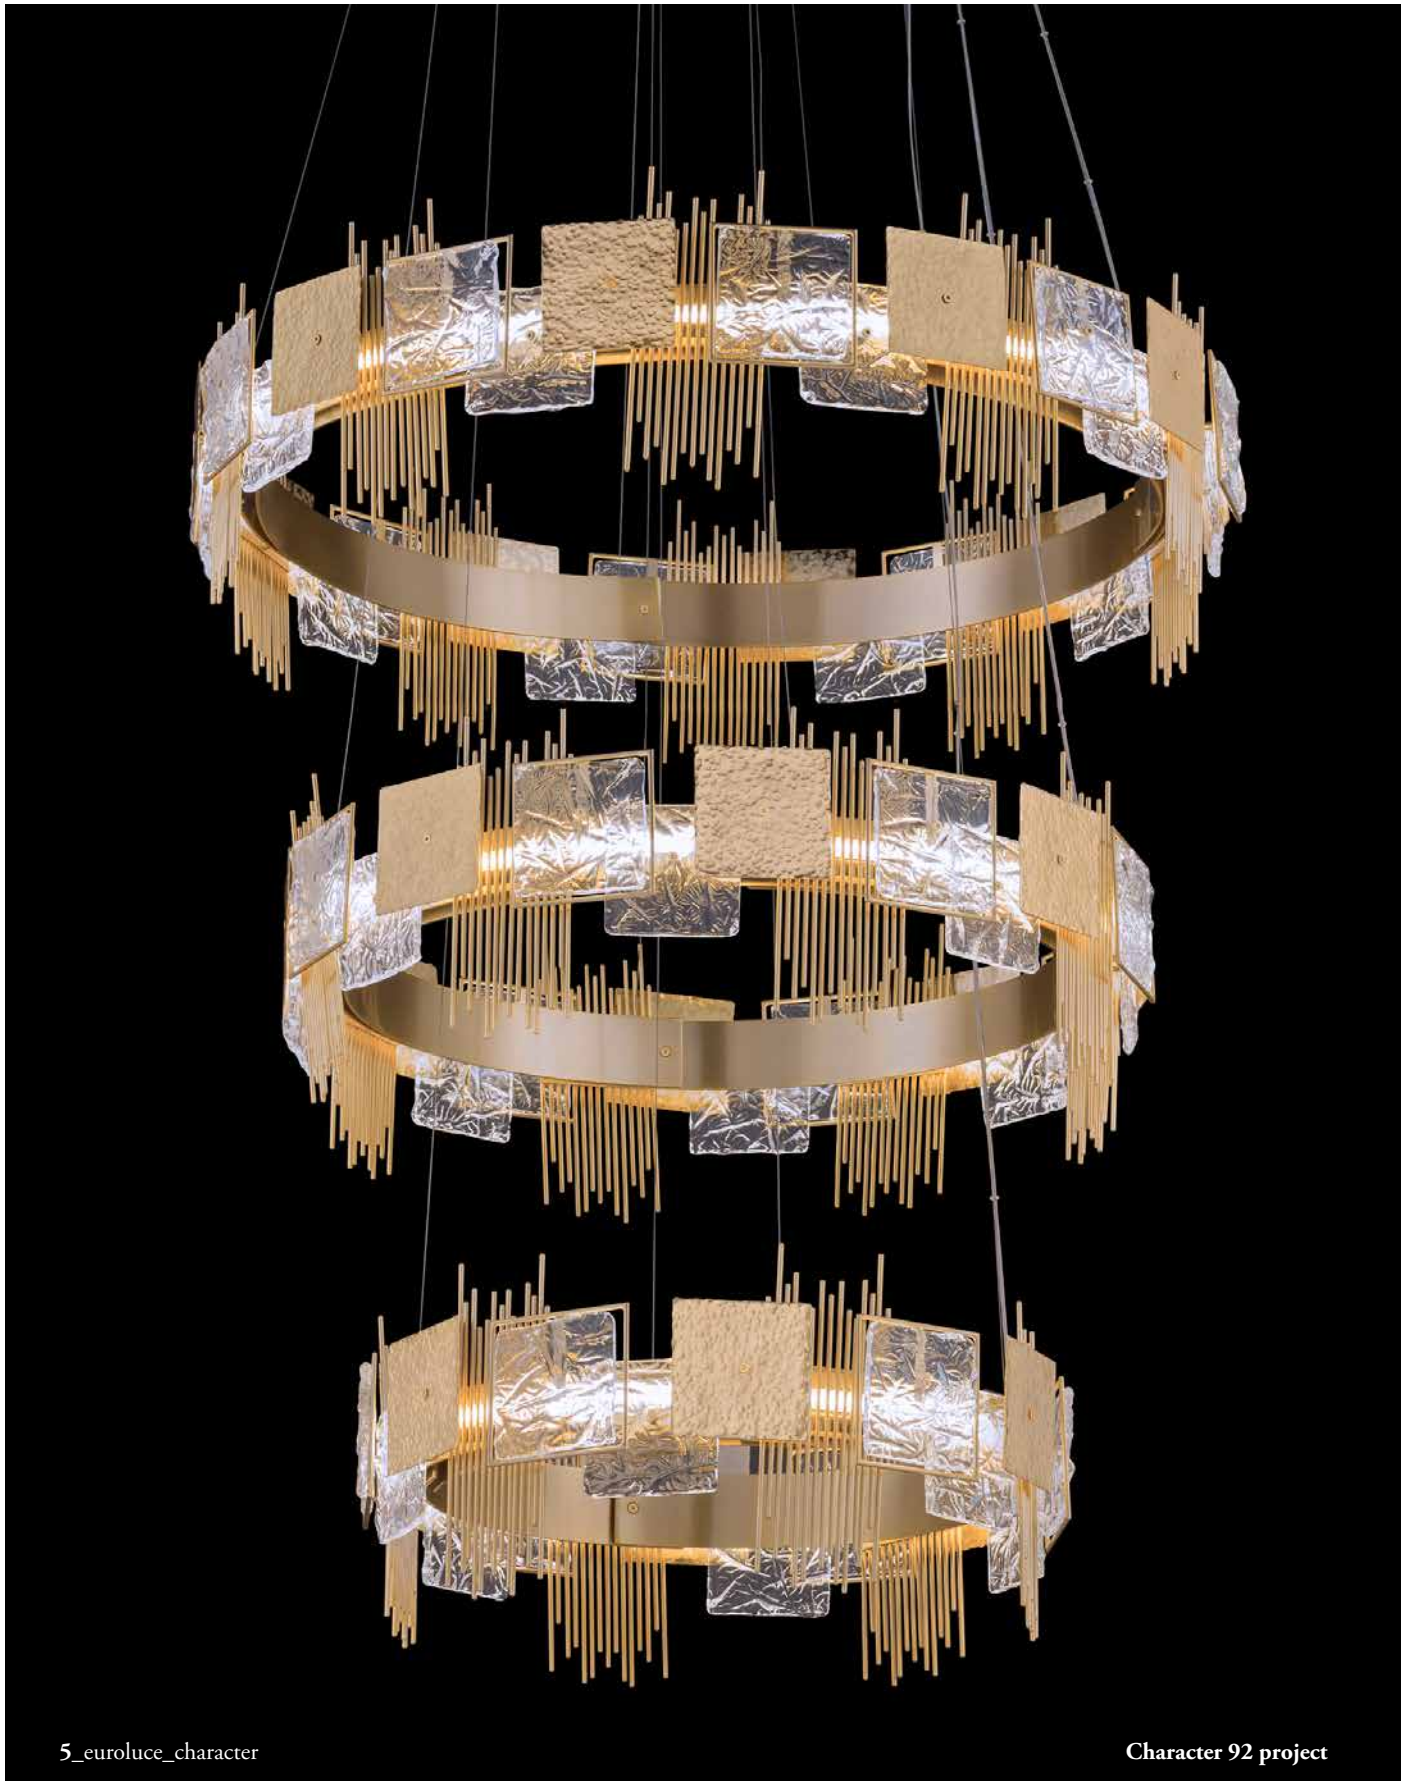

A large, dark brown, stylized letter 'C' with a thick stroke and a decorative flourish at the top right, serving as a background for the word 'character'.

character

euroluce  
— LIGHT OF ITALY —

Character wall lamp

Character 112x32

# CHARACTER

**Finitura:** oro satinato. Nichel nero opaco RAL con dettagli nichel nero lucido. Altre finiture su richiesta.

**Colori:** listelli nel colore trasparente, viridian, rosaline. Altri colori su richiesta.

**60**  
💡 strip led - 3000 K°  
24 Vdc - 38W - 3900lm  
Ø 60 cm - 23.62"  
H 26 cm - 10.24"

**112x32**  
💡 strip led - 3000 K°  
24 Vdc - 60W - 5900lm  
LxW 112 cm x 32 cm - 44.09" x 12.60"  
H 26 cm - 10.24"