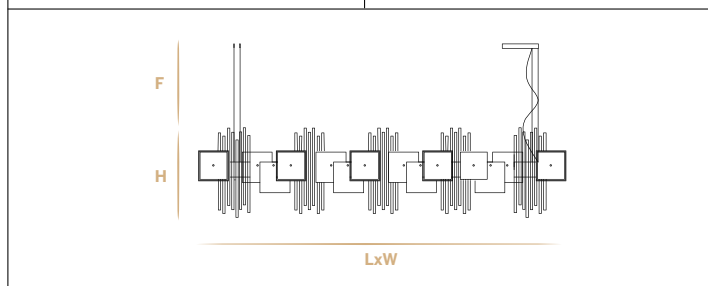

**Aggancio con tiranti per sospensioni (C)**  
**Hook with metal cables for suspension (C)**

L'altezza delle sospensioni è calcolata escludendo l'aggancio.  
Aggancio con rosone e tiranti H minima 24 cm - 9.44".  
The height of suspensions is calculated by excluding the hook.  
Hook with the ceiling cup and metal cables has the minimum height 24 cm - 9.44".

**Aggancio con tiranti e tasselli a soffitto (F)**  
**Hook with the metal cables and the fischer wall plug to the ceiling (F)**

L'altezza delle sospensioni è calcolata escludendo l'aggancio. Aggancio con rosone e tiranti con tasselli a soffitto H minima 24 cm - 9.44".  
The height of suspensions is calculated by excluding the hook. Hook with the ceiling cup and metal cables with the fischer wall plug to the ceiling has the minimum height 24 cm - 9.44".

Aggancio C  
Hook C

Aggancio F  
Hook F

**92**  
💡 strip led - 3000 K°  
24 Vdc - 60W - 5900lm  
Ø 92 cm - 36.22"  
H 26 cm - 10.24"

**76**  
💡 strip led - 3000 K°  
24 Vdc - 46W - 4800lm  
Ø 76 cm - 29.92"  
H 26 cm - 10.24"

**60**  
💡 strip led - 3000 K°  
24 Vdc - 38W - 3900lm  
Ø 60 cm - 23.62"  
H 26 cm - 10.24"

**112x32**  
💡 strip led - 3000 K°  
24 Vdc - 60W - 5900lm  
LxW 112 cm x 32 cm - 44.09" x 12.60"  
H 26 cm - 10.24"