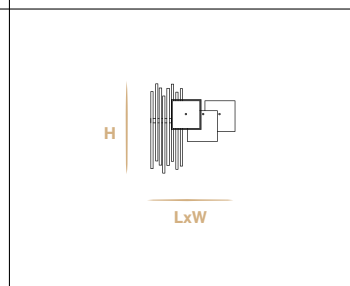

**Aggancio con tiranti per sospensioni (C)**  
**Hook with metal cables for suspension (C)**

L'altezza delle sospensioni è calcolata escludendo l'aggancio.  
Aggancio con rosone e tiranti H minima 24 cm - 9.44".  
The height of suspensions is calculated by excluding the hook.  
Hook with the ceiling cup and metal cables has the minimum height 24 cm - 9.44".

**Aggancio con tiranti e tasselli a soffitto (F)**  
**Hook with the metal cables and the fischer wall plug to the ceiling (F)**

L'altezza delle sospensioni è calcolata escludendo l'aggancio. Aggancio con rosone e tiranti con tasselli a soffitto H minima 24 cm - 9.44".  
The height of suspensions is calculated by excluding the hook. Hook with the ceiling cup and metal cables with the fischer wall plug to the ceiling has the minimum height 24 cm - 9.44".

Aggancio C  
Hook C

Aggancio F  
Hook F

**92**  
💡 strip led - 3000 K°  
24 Vdc - 60W - 5900lm  
Ø 92 cm - 36.22"  
H 26 cm - 10.24"

**76**  
💡 strip led - 3000 K°  
24 Vdc - 46W - 4800lm  
Ø 76 cm - 29.92"  
H 26 cm - 10.24"

**60**  
💡 strip led - 3000 K°  
24 Vdc - 38W - 3900lm  
Ø 60 cm - 23.62"  
H 26 cm - 10.24"

**112x32**  
💡 strip led - 3000 K°  
24 Vdc - 60W - 5900lm  
LxW 112 cm x 32 cm - 44.09" x 12.60"  
H 26 cm - 10.24"