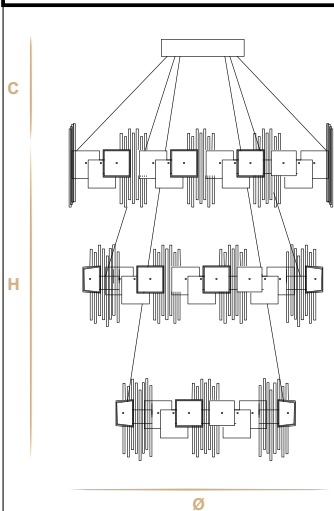

**Aggancio con tiranti per sospensioni (C)**  
**Hook with metal cables for suspension (C)**

L'altezza delle sospensioni è calcolata escludendo l'aggancio.  
Aggancio con rosone e tiranti H minima 24 cm - 9.44".  
The height of suspensions is calculated by excluding the hook.  
Hook with the ceiling cup and metal cables has the minimum height 24 cm - 9.44".

**Aggancio con tiranti e tasselli a soffitto (F)**  
**Hook with the metal cables and the fischer wall plug to the ceiling (F)**

L'altezza delle sospensioni è calcolata escludendo l'aggancio. Aggancio con rosone e tiranti con tasselli a soffitto H minima 24 cm - 9.44".  
The height of suspensions is calculated by excluding the hook. Hook with the ceiling cup and metal cables with the fischer wall plug to the ceiling has the minimum height 24 cm - 9.44".

Aggancio C  
Hook C

Aggancio F  
Hook F

**92**  
💡 strip led - 3000 K°  
24 Vdc - 60W - 5900lm  
Ø 92 cm - 36.22"  
H 26 cm - 10.24"

**76**  
💡 strip led - 3000 K°  
24 Vdc - 46W - 4800lm  
Ø 76 cm - 29.92"  
H 26 cm - 10.24"

**60**  
💡 strip led - 3000 K°  
24 Vdc - 38W - 3900lm  
Ø 60 cm - 23.62"  
H 26 cm - 10.24"

**112x32**  
💡 strip led - 3000 K°  
24 Vdc - 60W - 5900lm  
LxW 112 cm x 32 cm - 44.09" x 12.60"  
H 26 cm - 10.24"