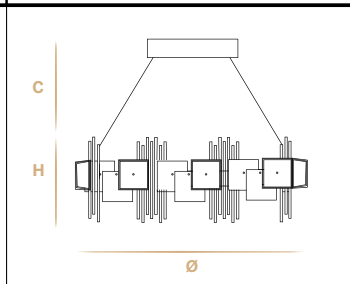

**Aggancio con tiranti per sospensioni (C)**  
**Hook with metal cables for suspension (C)**

L'altezza delle sospensioni è calcolata escludendo l'aggancio.  
Aggancio con rosone e tiranti H minima 24 cm - 9.44".  
The height of suspensions is calculated by excluding the hook.  
Hook with the ceiling cup and metal cables has the minimum height 24 cm - 9.44".

**Aggancio con tiranti e tasselli a soffitto (F)**  
**Hook with the metal cables and the fischer wall plug to the ceiling (F)**

L'altezza delle sospensioni è calcolata escludendo l'aggancio. Aggancio con rosone e tiranti con tasselli a soffitto H minima 24 cm - 9.44".  
The height of suspensions is calculated by excluding the hook. Hook with the ceiling cup and metal cables with the fischer wall plug to the ceiling has the minimum height 24 cm - 9.44".

Aggancio C  
Hook C

Aggancio F  
Hook F

**92**  
💡 strip led - 3000 K°  
24 Vdc - 60W - 5900lm  
Ø 92 cm - 36.22"  
H 26 cm - 10.24"

**76**  
💡 strip led - 3000 K°  
24 Vdc - 46W - 4800lm  
Ø 76 cm - 29.92"  
H 26 cm - 10.24"

**60**  
💡 strip led - 3000 K°  
24 Vdc - 38W - 3900lm  
Ø 60 cm - 23.62"  
H 26 cm - 10.24"

**112x32**  
💡 strip led - 3000 K°  
24 Vdc - 60W - 5900lm  
LxW 112 cm x 32 cm - 44.09" x 12.60"  
H 26 cm - 10.24"