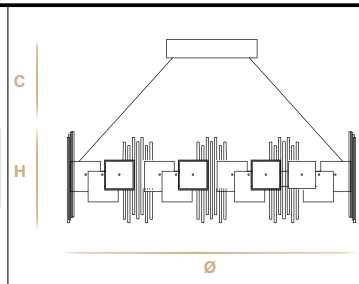

**Aggancio con tiranti per sospensioni (C)**  
**Hook with metal cables for suspension (C)**

L'altezza delle sospensioni è calcolata escludendo l'aggancio.  
Aggancio con rosone e tiranti H minima 24 cm - 9.44".  
The height of suspensions is calculated by excluding the hook.  
Hook with the ceiling cup and metal cables has the minimum height 24 cm - 9.44".

**Aggancio con tiranti e tasselli a soffitto (F)**  
**Hook with the metal cables and the fischer wall plug to the ceiling (F)**

L'altezza delle sospensioni è calcolata escludendo l'aggancio. Aggancio con rosone e tiranti con tasselli a soffitto H minima 24 cm - 9.44".  
The height of suspensions is calculated by excluding the hook. Hook with the ceiling cup and metal cables with the fischer wall plug to the ceiling has the minimum height 24 cm - 9.44".

Aggancio C  
Hook C

Aggancio F  
Hook F

**92**  
💡 strip led - 3000 K°  
24 Vdc - 60W - 5900lm  
Ø 92 cm - 36.22"  
H 26 cm - 10.24"

**76**  
💡 strip led - 3000 K°  
24 Vdc - 46W - 4800lm  
Ø 76 cm - 29.92"  
H 26 cm - 10.24"

**60**  
💡 strip led - 3000 K°  
24 Vdc - 38W - 3900lm  
Ø 60 cm - 23.62"  
H 26 cm - 10.24"

**112x32**  
💡 strip led - 3000 K°  
24 Vdc - 60W - 5900lm  
LxW 112 cm x 32 cm - 44.09" x 12.60"  
H 26 cm - 10.24"