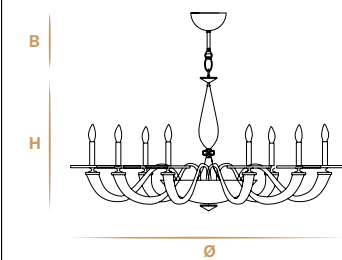

✦ For any request or different version please contact us.
✦ For glass finishes, metal finishes and crystals color see from pag. 458 to 467.

Aggancio con tirante (A) - Hook with metal cable (A)

L'altezza dei lampadari è calcolata escludendo l'aggancio. Aggancio con rosone e filo tirante H minima 18 cm - 7.08".
The height of the chandeliers is calculated by excluding the hook. Hook with the ceiling cup and cable has the minimum height 18 cm - 7.08".

Aggancio con catena (B) - Hook with chain (B)

L'altezza dei lampadari è calcolata escludendo l'aggancio. Aggancio con rosone e catena H minima 24 cm - 9.44".
The height of the chandeliers is calculated by excluding the hook. Hook with the ceiling cup and chain has the minimum height 24 cm - 9.44".

L12
12 E14 x max 28W
Ø 107 cm - 42.13"
H 60 cm - 23.62"

L10
10 E14 x max 28W
Ø 107 cm - 42.13"
H 60 cm - 23.62"

L8
8 E14 x max 28W
Ø 107 cm - 42.13"
H 60 cm - 23.62"

A3
3 G9 x max 28W
LxW 22 cm x 14 cm - 8.66" x 5.51"
H 10 cm - 3.94"