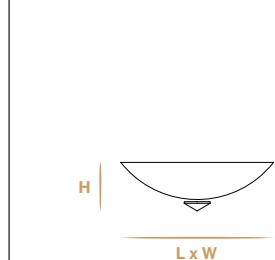

✦ For any request or different version please contact us.
✦ For glass finishes, metal finishes and crystals color see from pag. 458 to 467.

Aggancio con tirante (A) - Hook with metal cable (A)

L'altezza dei lampadari è calcolata escludendo l'aggancio. Aggancio con rosone e filo tirante H minima 18 cm - 7.08".
The height of the chandeliers is calculated by excluding the hook. Hook with the ceiling cup and cable has the minimum height 18 cm - 7.08".

Aggancio con catena (B) - Hook with chain (B)

L'altezza dei lampadari è calcolata escludendo l'aggancio. Aggancio con rosone e catena H minima 24 cm - 9.44".
The height of the chandeliers is calculated by excluding the hook. Hook with the ceiling cup and chain has the minimum height 24 cm - 9.44".

L12
12 E14 x max 28W
Ø 107 cm - 42.13"
H 60 cm - 23.62"

L10
10 E14 x max 28W
Ø 107 cm - 42.13"
H 60 cm - 23.62"

L8
8 E14 x max 28W
Ø 107 cm - 42.13"
H 60 cm - 23.62"

A3
3 G9 x max 28W
LxW 22 cm x 14 cm - 8.66" x 5.51"
H 10 cm - 3.94"

S1
1 E27 x max 40W
Ø 14 cm - 5.51"
H 53 cm - 20.87"

LG1
1 E27 x max 40W
Ø 35 cm - 13.78"
H 75 cm - 29.53"