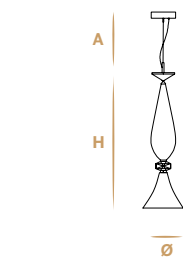

✦ For any request or different version please contact us.
✦ For glass finishes, metal finishes and crystals color see from pag. 458 to 467.

Aggancio con tirante (A) - Hook with metal cable (A)

L'altezza dei lampadari è calcolata escludendo l'aggancio. Aggancio con rosone e filo tirante H minima 18 cm - 7.08".
The height of the chandeliers is calculated by excluding the hook. Hook with the ceiling cup and cable has the minimum height 18 cm - 7.08".

Aggancio con catena (B) - Hook with chain (B)

L'altezza dei lampadari è calcolata escludendo l'aggancio. Aggancio con rosone e catena H minima 24 cm - 9.44".
The height of the chandeliers is calculated by excluding the hook. Hook with the ceiling cup and chain has the minimum height 24 cm - 9.44".

L12
12 E14 x max 28W
Ø 107 cm - 42.13"
H 60 cm - 23.62"

L10
10 E14 x max 28W
Ø 107 cm - 42.13"
H 60 cm - 23.62"

L8
8 E14 x max 28W
Ø 107 cm - 42.13"
H 60 cm - 23.62"

A3
3 G9 x max 28W
LxW 22 cm x 14 cm - 8.66" x 5.51"
H 10 cm - 3.94"

S1
1 E27 x max 40W
Ø 14 cm - 5.51"
H 53 cm - 20.87"

LG1
1 E27 x max 40W
Ø 35 cm - 13.78"
H 75 cm - 29.53"