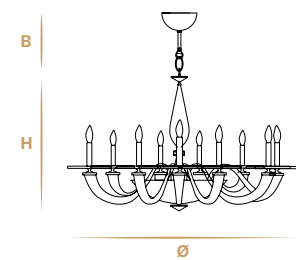

L10
10 E14 x max 28W
Ø 107 cm - 42.13"
H 60 cm - 23.62"