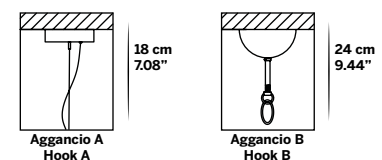

✦ For any request or different version please contact us.
✦ For glass finishes, metal finishes and crystals color see from pag. 458 to 467.

Aggancio con tirante (A) - Hook with metal cable (A)

L'altezza dei lampadari è calcolata escludendo l'aggancio. Aggancio con rosone e filo tirante H minima 18 cm - 7.08".
The height of the chandeliers is calculated by excluding the hook. Hook with the ceiling cup and cable has the minimum height 18 cm - 7.08".

Aggancio con catena (B) - Hook with chain (B)

L'altezza dei lampadari è calcolata escludendo l'aggancio. Aggancio con rosone e catena H minima 24 cm - 9.44".
The height of the chandeliers is calculated by excluding the hook. Hook with the ceiling cup and chain has the minimum height 24 cm - 9.44".