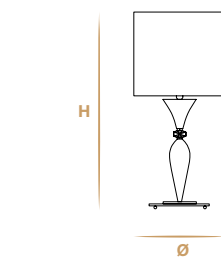

✦ For any request or different version please contact us.
✦ For glass finishes, metal finishes and crystals color see from pag. 458 to 467.

Aggancio con tirante (A) - Hook with metal cable (A)

L'altezza dei lampadari è calcolata escludendo l'aggancio. Aggancio con rosone e filo tirante H minima 18 cm - 7.08".
The height of the chandeliers is calculated by excluding the hook. Hook with the ceiling cup and cable has the minimum height 18 cm - 7.08".

Aggancio con catena (B) - Hook with chain (B)

L'altezza dei lampadari è calcolata escludendo l'aggancio. Aggancio con rosone e catena H minima 24 cm - 9.44".
The height of the chandeliers is calculated by excluding the hook. Hook with the ceiling cup and chain has the minimum height 24 cm - 9.44".

L12
12 E14 x max 28W
Ø 107 cm - 42.13"
H 60 cm - 23.62"

L10
10 E14 x max 28W
Ø 107 cm - 42.13"
H 60 cm - 23.62"

L8
8 E14 x max 28W
Ø 107 cm - 42.13"
H 60 cm - 23.62"

A3
3 G9 x max 28W
LxW 22 cm x 14 cm - 8.66" x 5.51"
H 10 cm - 3.94"

S1
1 E27 x max 40W
Ø 14 cm - 5.51"
H 53 cm - 20.87"

LG1
1 E27 x max 40W
Ø 35 cm - 13.78"
H 75 cm - 29.53"