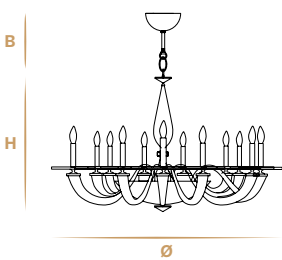

✦ Per qualsiasi richiesta o differente versione non esitate a contattarci.
✦ Per finiture vetri, finiture metalli e colore cristalli vedere da pag. 458 a 467.

Finish: black Nickel /shiny brown tin.
Other finishes on request.

Colors: fumé with topaz sphere / brown with viridian sphere.
Other colors on request.

Details: arms, glass discs made in Veneto.
Central body Made in Tuscany.
Details, sphere and bobecche are in cut crystal.
Metal Cup and metal final part personalized on our drawing.
Shade 70/87 mod. tall cylinder with dove gray polycotton fabric / white pvc. Other lampshades on request.

✦ For any request or different version please contact us.
✦ For glass finishes, metal finishes and crystals color see from pag. 458 to 467.

Aggancio con tirante (A) - Hook with metal cable (A)

L'altezza dei lampadari è calcolata escludendo l'aggancio. Aggancio con rosone e filo tirante H minima 18 cm - 7.08".
The height of the chandeliers is calculated by excluding the hook. Hook with the ceiling cup and cable has the minimum height 18 cm - 7.08".

Aggancio con catena (B) - Hook with chain (B)

L'altezza dei lampadari è calcolata escludendo l'aggancio. Aggancio con rosone e catena H minima 24 cm - 9.44".
The height of the chandeliers is calculated by excluding the hook. Hook with the ceiling cup and chain has the minimum height 24 cm - 9.44".

L12
12 E14 x max 28W
Ø 107 cm - 42.13"
H 60 cm - 23.62"