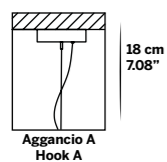

<p>Aggancio con tirante (A) - Hook with metal cable (A) L'altezza dei lampadari è calcolata escludendo l'aggancio. Aggancio con rosone e filo tirante H minima 18 cm - 7.08". The height of the chandeliers is calculated by excluding the hook. Hook with the ceiling cup and cable has the minimum height 18 cm - 7.08".</p> 			
			
<p>S1  1 E27 led x 10W  29 cm - 11.42"  20 cm - 7.87"</p>	<p>A1  1 G9 led x max 7W LxW 19 cm x 12 cm - 7.48" x 4.72" H 19 cm - 7.48"</p>	<p>LG1  1 E27 led x 10W  29 cm - 11.42" H 18 cm - 7.09"</p>	<p>PL1  1 E27 led x 10W  29 cm - 11.42" H 18 cm - 7.09"</p>
			
<p>PT1  1 E27 led x 10W  29 cm - 11.42" H 165 cm - 64.96"</p>			