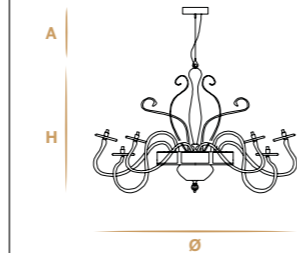

✦ For any request or different version please contact us.
✦ For glass finishes, metal finishes and crystals color see from pag. 458 to 467.

Aggancio con tirante (A) - Hook with metal cable (A)

L'altezza dei lampadari è calcolata escludendo l'aggancio. Aggancio con rosone e filo tirante H minima 18 cm - 7.08".
The height of the chandeliers is calculated by excluding the hook. Hook with the ceiling cup and cable has the minimum height 18 cm - 7.08".

Aggancio con catena (B) - Hook with chain (B)

L'altezza dei lampadari è calcolata escludendo l'aggancio. Aggancio con rosone e catena H minima 24 cm - 9.44".
The height of the chandeliers is calculated by excluding the hook. Hook with the ceiling cup and chain has the minimum height 24 cm - 9.44".

L8+8
16 G9 x max 28W
Ø 125 cm - 49.21"
H 68 cm - 26.77"

L6+6
12 G9 x max 28W
Ø 125 cm - 49.21"
H 68 cm - 26.77"

L4+4
8 G9 x max 28W
Ø 125 cm - 49.21"
H 68 cm - 26.77"

L6 small
6 G9 x max 28W
Ø 63 cm - 24.80"
H 56 cm - 22.05"

A5
5 G9 x max 28W
LxW 57 cm x 34 cm - 22.44" x 13.39"
H 44 cm - 17.32"

A3
3 G9 x max 28W
LxW 50 cm x 34 cm - 19.69" x 13.39"
H 44 cm - 17.32"

A2
2 G9 x max 28W
LxW 40 cm x 28 cm - 15.75" x 11.02"
H 44 cm - 17.32"