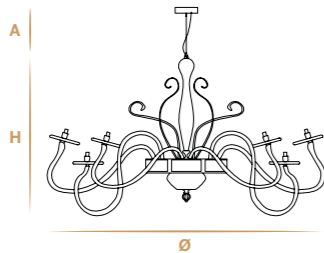

Colors: Yncanto Amber – Yncanto Green – Yncanto Fumé.
Other colors on request.

Details: small cup and central part made in Tuscany. Arms, crystal curls and plates of personalized shape made in Veneto, designed by Euroluce Light of Italy & "Studio In Project". Box in faceted metal. Shade 7075 cilindro pvc shiny chrome inside, transparent PVC fumé external – black velvet trimmings. Other lampshades on request.

✦ For any request or different version please contact us.
✦ For glass finishes, metal finishes and crystals color see from pag. 458 to 467.

Aggancio con tirante (A) - Hook with metal cable (A)

L'altezza dei lampadari è calcolata escludendo l'aggancio. Aggancio con rosone e filo tirante H minima 18 cm - 7.08".
The height of the chandeliers is calculated by excluding the hook. Hook with the ceiling cup and cable has the minimum height 18 cm - 7.08".

Aggancio con catena (B) - Hook with chain (B)

L'altezza dei lampadari è calcolata escludendo l'aggancio. Aggancio con rosone e catena H minima 24 cm - 9.44".
The height of the chandeliers is calculated by excluding the hook. Hook with the ceiling cup and chain has the minimum height 24 cm - 9.44".

L8+8
16 G9 x max 28W
Ø 125 cm - 49.21"
H 68 cm - 26.77"

L6+6
12 G9 x max 28W
Ø 125 cm - 49.21"
H 68 cm - 26.77"

L4+4
8 G9 x max 28W
Ø 125 cm - 49.21"
H 68 cm - 26.77"

L6 small
6 G9 x max 28W
Ø 63 cm - 24.80"
H 56 cm - 22.05"