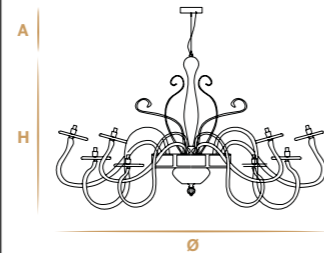

✦ For any request or different version please contact us.
✦ For glass finishes, metal finishes and crystals color see from pag. 458 to 467.

Aggancio con tirante (A) - Hook with metal cable (A)

L'altezza dei lampadari è calcolata escludendo l'aggancio. Aggancio con rosone e filo tirante H minima 18 cm - 7.08".
The height of the chandeliers is calculated by excluding the hook. Hook with the ceiling cup and cable has the minimum height 18 cm - 7.08".

Aggancio con catena (B) - Hook with chain (B)

L'altezza dei lampadari è calcolata escludendo l'aggancio. Aggancio con rosone e catena H minima 24 cm - 9.44".
The height of the chandeliers is calculated by excluding the hook. Hook with the ceiling cup and chain has the minimum height 24 cm - 9.44".

L8+8
16 G9 x max 28W
Ø 125 cm - 49.21"
H 68 cm - 26.77"

L6+6
12 G9 x max 28W
Ø 125 cm - 49.21"
H 68 cm - 26.77"

L4+4
8 G9 x max 28W
Ø 125 cm - 49.21"
H 68 cm - 26.77"

L6 small
6 G9 x max 28W
Ø 63 cm - 24.80"
H 56 cm - 22.05"

A1
1 G9 x max 28W
LxW 30 cm x 34 cm - 11.81" x 13.39"
H 44 cm - 17.32"

PL8 8 G9 x max 28W Ø 90 cm - 35.43" H 45 cm - 17.72"	S1 SHADE 1 E14 x max 28W Ø 45 cm - 17.72" H 75 cm - 29.53"	S1 CURL SHADE 1 E14 x max 28W Ø 45 cm - 17.72" H 75 cm - 29.53"	S1 small / medium / large 1 G9 led x max 28W Ø 13 cm - 5.12" H 25 cm - 9.84" / 36 cm - 14.17" / 55 cm - 21.65"
LG1 1 E27 x max 40W Ø 41 cm - 16.14" H 66 cm - 25.98"	LP1 1 E14 x max 28W Ø 25 cm - 9.84" H 43 cm - 16.93"	PT6 6 G9 x max 28W Ø 63 cm - 24.80" H 180 cm - 70.87"	Vaso/Vase Ø 14 cm - 5.51" H 32 cm - 12.60" Centrotavola/Centerpiece 28 cm - 11.02" 18 cm - 7.09"