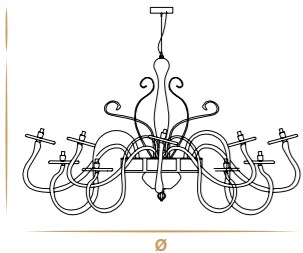

Colors: Yncanto Amber – Yncanto Green – Yncanto Fumé.
Other colors on request.

Details: small cup and central part made in Tuscany. Arms, crystal curls and plates of personalized shape made in Veneto, designed by Euroluce Light of Italy & "Studio In Project". Box in faceted metal. Shade 7075 cilindro pvc shiny chrome inside, transparent PVC fumé external – black velvet trimmings. Other lampshades on request.

✦ For any request or different version please contact us.
✦ For glass finishes, metal finishes and crystals color see from pag. 458 to 467.

Aggancio con tirante (A) - Hook with metal cable (A)

L'altezza dei lampadari è calcolata escludendo l'aggancio. Aggancio con rosone e filo tirante H minima 18 cm - 7.08".
The height of the chandeliers is calculated by excluding the hook. Hook with the ceiling cup and cable has the minimum height 18 cm - 7.08".

Aggancio con catena (B) - Hook with chain (B)

L'altezza dei lampadari è calcolata escludendo l'aggancio. Aggancio con rosone e catena H minima 24 cm - 9.44".
The height of the chandeliers is calculated by excluding the hook. Hook with the ceiling cup and chain has the minimum height 24 cm - 9.44".

A1
1 G9 x max 28W
LxW 30 cm x 34 cm - 11.81" x 13.39"
H 44 cm - 17.32"

PL8 8 G9 x max 28W Ø 90 cm - 35.43" H 45 cm - 17.72"	S1 SHADE 1 E14 x max 28W Ø 45 cm - 17.72" H 75 cm - 29.53"	S1 CURL SHADE 1 E14 x max 28W Ø 45 cm - 17.72" H 75 cm - 29.53"	S1 small / medium / large 1 G9 led x max 28W Ø 13 cm - 5.12" H 25 cm - 9.84" / 36 cm - 14.17" / 55 cm - 21.65"
LG1 1 E27 x max 40W Ø 41 cm - 16.14" H 66 cm - 25.98"	LP1 1 E14 x max 28W Ø 25 cm - 9.84" H 43 cm - 16.93"	PT6 6 G9 x max 28W Ø 63 cm - 24.80" H 180 cm - 70.87"	Vaso/Vase Ø 14 cm - 5.51" H 32 cm - 12.60" Centrotavola/Centerpiece 28 cm - 11.02" 18 cm - 7.09"