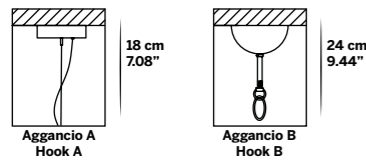

✦ For any request or different version please contact us.
✦ For glass finishes, metal finishes and crystals color see from pag. 458 to 467.

Aggancio con tirante (A) - Hook with metal cable (A)

L'altezza dei lampadari è calcolata escludendo l'aggancio. Aggancio con rosone e filo tirante H minima 18 cm - 7.08".
The height of the chandeliers is calculated by excluding the hook. Hook with the ceiling cup and cable has the minimum height 18 cm - 7.08".

Aggancio con catena (B) - Hook with chain (B)

L'altezza dei lampadari è calcolata escludendo l'aggancio. Aggancio con rosone e catena H minima 24 cm - 9.44".
The height of the chandeliers is calculated by excluding the hook. Hook with the ceiling cup and chain has the minimum height 24 cm - 9.44".