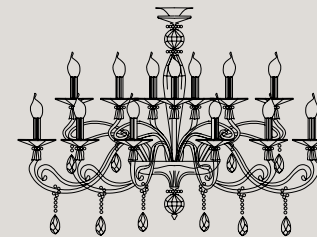

Sfere in vetro soffiato.

Pastorali made in Veneto.

Per schede tecniche e paralumi lampadari vedere pag. 527

**** Per qualsiasi richiesta o differente versione non esitate a contattarci.**

Metal finish: french gold (Venere Top) and gold foil (Venere Chic).

Colours: transparent with amber sphere in blown glass.

Other colours on request.

Particular: pendants embellished with crystal and strass application Swarovski®.

Sphere in blown glass.

Curls made in Venice.

For technical schedes and chandeliers lampshades see page. 527

**** Don't hesitate to contact us for any request or different version.**

L8
8 E14 x 40W
Ø 73 cm - H 70 cm

L6
6 E14 x 40W
Ø 73 cm - H 70 cm

A3
3 E14 x 40W
44X27 cm - H 32 cm

A2
2 E14 x 40W
36X22 cm - H 32 cm

L12+6 TOP
18 E14 x 40W
Ø 110 cm - H 85 cm
SPECIAL EDITION

L12 CHIC
12 E14 x 40W
Ø 82 cm - H 80 cm
SPECIAL EDITION

A1
1 E14 x 40W
16X27 cm - H 32 cm

LG1
1 E27 x 60W
Ø 47 cm - H 75 cm