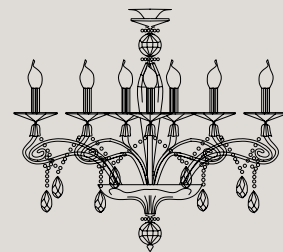

Sfere in vetro soffiato.

Pastorali made in Veneto.

Per schede tecniche e paralumi lampadari vedere pag. 527

**** Per qualsiasi richiesta o differente versione non esitate a contattarci.**

Metal finish: french gold (Venere Top) and gold foil (Venere Chic).

Colours: transparent with amber sphere in blown glass.

Other colours on request.

Particular: pendants embellished with crystal and strass application Swarovski®.

Sphere in blown glass.

Curls made in Venice.

For technical schedes and chandeliers lampshades see page. 527

**** Don't hesitate to contact us for any request or different version.**

L8
8 E14 x 40W
Ø 73 cm - H 70 cm

L6
6 E14 x 40W
Ø 73 cm - H 70 cm

A3
3 E14 x 40W
44X27 cm - H 32 cm