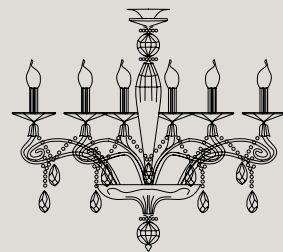

Sfere in vetro soffiato.

Pastorali made in Veneto.

Per schede tecniche e paralumi lampadari vedere pag. 527

**** Per qualsiasi richiesta o differente versione non esitate a contattarci.**

Metal finish: french gold (Venere Top) and gold foil (Venere Chic).

Colours: transparent with amber sphere in blown glass.

Other colours on request.

Particular: pendants embellished with crystal and strass application Swarovski®.

Sphere in blown glass.

Curls made in Venice.

For technical schedes and chandeliers lampshades see page. 527

**** Don't hesitate to contact us for any request or different version.**

L8
8 E14 x 40W
Ø 73 cm - H 70 cm

L6
6 E14 x 40W
Ø 73 cm - H 70 cm

A3
3 E14 x 40W
44X27 cm - H 32 cm