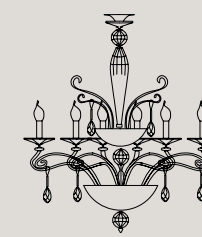

Sfere in vetro soffiato.

Pastorali made in Veneto.

Per schede tecniche e paralumi lampadari vedere pag. 527

**** Per qualsiasi richiesta o differente versione non esitate a contattarci.**

Metal finish: french gold (Venere Top) and gold foil (Venere Chic).

Colours: transparent with amber sphere in blown glass.

Other colours on request.

Particular: pendants embellished with crystal and strass application Swarovski®.

Sphere in blown glass.

Curls made in Venice.

For technical schedes and chandeliers lampshades see page. 527

**** Don't hesitate to contact us for any request or different version.**

L8
8 E14 x 40W
Ø 73 cm - H 70 cm

L6
6 E14 x 40W
Ø 73 cm - H 70 cm

A3
3 E14 x 40W
44X27 cm - H 32 cm

A2
2 E14 x 40W
36X22 cm - H 32 cm

L12+6 TOP
18 E14 x 40W
Ø 110 cm - H 85 cm
SPECIAL EDITION

L12 CHIC
12 E14 x 40W
Ø 82 cm - H 80 cm
SPECIAL EDITION

A1
1 E14 x 40W
16X27 cm - H 32 cm

LG1
1 E27 x 60W
Ø 47 cm - H 75 cm