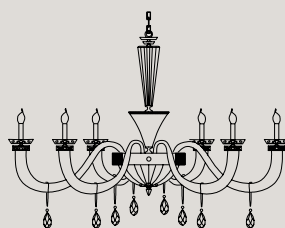

L8

8 E14 x 40W
Ø 110 cm - H 81 cm