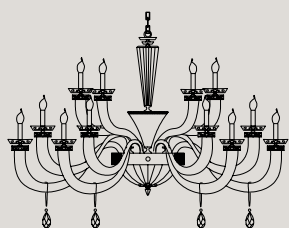

Il braccetto sezione quadrata conica e altre componenti made in Venezia.

Elementi decorativi diamantati in legno faggio e successivamente decorati.

Arricchito con cristalli e applicazione circolare Swarovski®.

Elementi taglio laser con disegno personalizzato e decorato in foglia oro/ foglia argento.

Per schede tecniche e paralumi lampadari vedere pag. 527

** Per qualsiasi richiesta o differente versione non esitate a contattarci.

Metal finish: shiny gold 24K - satin gold - shiny silver - satin silver.

Colours: Museum ruby: transparent with crystal bobecche, cup and central body in satin ruby.

Museum Transparent: transparent with crystal bobecche, cup and central body in satin transparent.

Museum Amber: transparent with crystal bobecche, cup and central body in satin amber.

Museum amethyst: transparent with crystal bobecche, cup and central body in satin amethyst.

Particular: chandelier patented and registered with its individual components.

Square arm and other components made in Venice.

Decorative elements with shaped diamond are in colored beech wood.

Embellished with Swarovski® crystals, pendants and circle application.

Laser cutting element with personalized drawing in gold foil and silver foil.

For technical schedes and chandeliers lampshades see page. 527

** Don't hesitate to contact us for any request or different version.

L8+4+4

16 E14 x 40W
Ø 110 cm - H 81 cm