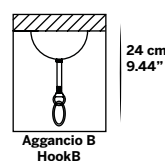

✦ For any request or different version please contact us.
✦ For glass finishes, metal finishes and crystals color see from pag. 458 to 467.

Aggancio con catena (B) - Hook with chain (B)

L'altezza dei lampadari è calcolata escludendo l'aggancio. Aggancio con rosone e catena
H minima 24 cm - 9.44"
The height of the chandeliers is calculated by excluding the hook. Hook with the ceiling cup and chain has the minimum height 24 cm - 9.44"

L12+6+6 🔦 24 E14 x max 28W Ø 128 cm - 50.39" H 85 cm - 33.46"	L8+8 🔦 16 E14 x max 28W Ø 106 cm - 41.73" H 74 cm - 29.13"	L6+6 🔦 12 E14 x max 28W Ø 106 cm - 41.73" H 74 cm - 29.13"	L4+4 🔦 8 E14 x max 28W Ø 100 cm - 39.37" H 74 cm - 29.13"
L8 🔦 8 E14 x max 28W Ø 100 cm - 39.37" H 74 cm - 29.13"	L6 🔦 6 E14 x max 28W Ø 76 cm - 29.92" H 74 cm - 29.13"	A3 🔦 3 E14 x max 28W LxW 48 cm x 30 cm - 18.90" x 11.81" H 43 cm - 16.93"	A2 🔦 2 E14 x max 28W LxW 40 cm x 25 cm - 15.75" x 9.84" H 43 cm - 16.93"