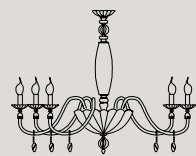


BLOOM

304 Bloom A2

Bloom L8 305

306 Bloom PT1

Bloom LG1 Bloom LP1

307

BLOOM

Finitura ottone: oro francese - cromo lucido. Altre finiture su richiesta.

Brass finish: french gold - shiny silver. Other finishes on request.

Colours: amber - ruby - transparent. Other colours on request.

Particular: faceted crystal pendants.

For technical schedes and chandeliers lampshades see page. 527

**** Don't hesitate to contact us for any request or different version.**

L8+4
12 E14 x 40W
Ø 97 cm - H 75 cm

L6+3
9 E14 x 40W
Ø 85 cm - H 75 cm

L8
8 E14 x 40W
Ø 85 cm - H 75 cm

L6
6 E14 x 40W
Ø 75 cm - H 75 cm

L5
5 E14 x 40W
Ø 75 cm - H 75 cm

L3
3 E14 x 40W
Ø 65 cm - H 75 cm

A3
3 E14 x 40W
40x28 cm - H 30 cm

A2
2 E14 x 40W
40x26 cm - H 30 cm

A1
1 E14 x 40W
16x28 cm - H 30 cm

LG1
1 E27 x 60W
L 40 cm - H 70 cm

LP1
1 E14 x 40W
L 25 cm - H 45 cm