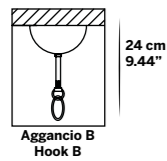

✦ For any request or different version please contact us.
✦ For glass finishes, metal finishes and crystals color see from pag. 458 to 467.

Aggancio con catena (B) - Hook with chain (B)

L'altezza dei lampadari è calcolata escludendo l'aggancio. Aggancio con rosone e catena
H minima 24 cm - 9.44"
The height of the chandeliers is calculated by excluding the hook. Hook with the ceiling cup and chain has the minimum height 24 cm - 9.44"

L8+8 16 E14 led x max 6W Ø 113 cm - 44.49" H 80 cm - 31.50"	L6+6 12 E14 led x max 6W Ø 113 cm - 44.49" H 80 cm - 31.50"	L8 8 E14 led x max 6W Ø 100 cm - 39.37" H 80 cm - 31.50"	L6 6 E14 led x max 6W Ø 82 cm - 32.28" H 80 cm - 31.50"
A5 5 E14 led x max 6W LxW 50 cm x 34 cm - 19.69" x 13.39" H 40 cm - 15.75"	A3 3 E14 led x max 6W LxW 43 cm x 34 cm - 16.93" x 13.39" H 35 cm - 13.78"	A2 2 E14 led x max 6W LxW 36 cm x 27 cm - 14.17" x 10.63" H 35 cm - 13.78"	A1 1 E14 led x max 6W LxW 22 cm x 34 cm - 8.66" x 13.39" H 35 cm - 13.78"