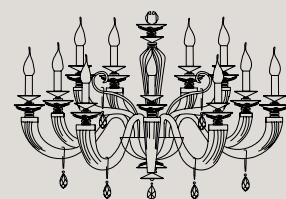

# ATALIA

**Finitura ottone:** oro lucido - cromo lucido.

**Colori:** trasparente con bobecche nei colori ambra - trasparente ametista - fumè. Altri colori su richiesta.

**Particolari:** boccia molata made in Toscana.

**Brass finish:** shiny gold - shiny silver.

**Colours:** transparent with bobecche in colours amber - transparent - amethyst - fumè. Other colours on request.

**Particular:** faceted central body made in Tuscany.

Arms, cup and curls made in Venice.

Embellished with Swarovski® crystals.

For technical schedes and chandeliers lampshades see page. 527

**\*\* Don't hesitate to contact us for any request or different version.**

**L12+6+6**  
24 E14 x 40W  
Ø 106 cm - H 81 cm

**L12+6 Lux**  
18 E14 x 40W  
Ø 106 cm - H 81 cm

**L8+4**  
12 E14 x 40W  
Ø 100 cm - H 73 cm

**L10**  
10 E14 x 40W  
Ø 100 cm - H 73 cm

**L6+3**  
9 E14 x 40W  
Ø 100 cm - H 73 cm