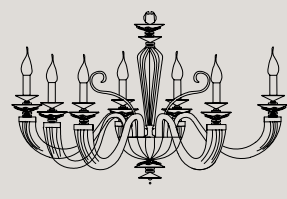

# ATALIA

**Finitura ottone:** oro lucido - cromo lucido.

**Colori:** trasparente con bobecche nei colori ambra - trasparente ametista - fumè. Altri colori su richiesta.

**Particolari:** boccia molata made in Toscana.

**Brass finish:** shiny gold - shiny silver.

**Colours:** transparent with bobecche in colours amber - transparent - amethyst - fumè. Other colours on request.

**Particular:** faceted central body made in Tuscany.

Arms, cup and curls made in Venice.

Embellished with Swarovski® crystals.

For technical schedes and chandeliers lampshades see page. 527

**\*\* Don't hesitate to contact us for any request or different version.**

**L12+6+6**  
24 E14 x 40W  
Ø 106 cm - H 81 cm

**L12+6 Lux**  
18 E14 x 40W  
Ø 106 cm - H 81 cm

**L8+4**  
12 E14 x 40W  
Ø 100 cm - H 73 cm

**L10**  
10 E14 x 40W  
Ø 100 cm - H 73 cm

**L6+3**  
9 E14 x 40W  
Ø 100 cm - H 73 cm