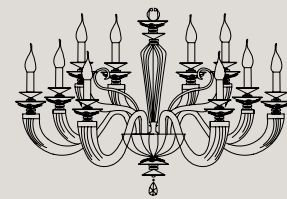

# ATALIA

**Finitura ottone:** oro lucido - cromo lucido.

**Colori:** trasparente con bobecche nei colori ambra - trasparente ametista - fumè. Altri colori su richiesta.

**Particolari:** boccia molata made in Toscana.

**Brass finish:** shiny gold - shiny silver.

**Colours:** transparent with bobecche in colours amber - transparent - amethyst - fumè. Other colours on request.

**Particular:** faceted central body made in Tuscany.

Arms, cup and curls made in Venice.

Embellished with Swarovski® crystals.

For technical schedes and chandeliers lampshades see page. 527

**\*\* Don't hesitate to contact us for any request or different version.**

**L12+6+6**  
24 E14 x 40W  
Ø 106 cm - H 81 cm

**L12+6 Lux**  
18 E14 x 40W  
Ø 106 cm - H 81 cm

**L8+4**  
12 E14 x 40W  
Ø 100 cm - H 73 cm

**L10**  
10 E14 x 40W  
Ø 100 cm - H 73 cm

**L6+3**  
9 E14 x 40W  
Ø 100 cm - H 73 cm