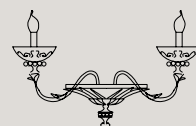

Particolari: elementi decorativi in oro 24K e pietre rubino realizzati a mano.
Boccia e coppette con incisioni realizzate a mano made in Toscana.

Per schede tecniche e paralumi lampadari vedere pag. 527

Particular: decorative element handmade 24K gold and ruby stones.
Central body and cups with hand made engravings made in Tuscany.

For technical schedes and chandeliers lampshades see page. 527

**** Don't hesitate to contact us for any request or different version.**

L8+4
12 E14 x 40W
Ø 106 cm - H 80 cm

L8
8 E14 x 40W
Ø 106 cm - H 80 cm

L6
6 E14 x 40W
Ø 89 cm - H 75 cm

A3
3 E14 x 40W
50x32 cm - H 27 cm

A2
2 E14 x 40W
46x27 cm - H 27 cm

A1
1 E14 x 40W
20x32 cm - H 27 cm

LG3+1
4 E14 x 40W
Ø 45 cm - H 76 cm

LG1
1 E27 x 60W
Ø 40 cm - H 72 cm

Lampada da quadro/Picture light
2 E14 x 40W
36x21,5 cm

Amber

Ruby

Amethyst