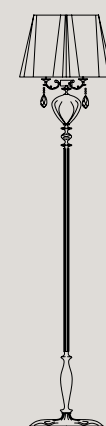


RUBINO

ALICANTE

326 Rubino Alicante L8

Rubino Alicante A2 327

RUBINO ALCANTE

Finitura ottone: oro francese.

Colori: ambra - rubino - trasparente. Altri colori su richiesta.

Particolari: arricchito con cristalli Swarovski® sfere e pendenti.

Brass finish : french gold.

Colours: amber - ruby - transparent. Other colours on request.

Particular: embellished with Swarovski® crystals, sphere and pendants.

Central body made in Tuscany.

Also shade version with lampshades to be chosen among models on catalogue.

For technical schedes and chandeliers lampshades see page. 527

** Don't hesitate to contact us for any request or different version.

L8+4
12 E14 x 40W
Ø 85 cm - H 75 cm

L8
8 E14 x 40W
Ø 84 cm - H 70 cm

L6
6 E14 x 40W
Ø 70 cm - H 70 cm

A3
3 E14 x 40W
35x28 cm - H 42 cm

A2
2 E14 x 40W
35x26 cm - H 42 cm

A1
1 E14 x 40W
20x26 cm - H 42 cm

PT3+1L
4 E14 x 40W
Ø 45 cm - H 185 cm