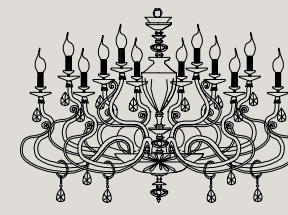

**For technical schedes and chandeliers lampshades see page. 527**

**\*\* Don't hesitate to contact us for any request or different version.**

**Finitura ottone:** oro francese.

**Colori:** trasparente con centrale ambra e bobecche topazio.

**Particular:** faceted central body made in Tuscany.

Pendants embellished with Swarovski® crystals, strass application and ring in Murano glass.

**For technical schedes and chandeliers lampshades see page. 527**

**\*\*Don't hesitate to contact us for any request or different version.**

**L10+5**  
15 E14 x 40W  
Ø 120 cm - H 105 cm

**L8**  
8 E14 x 40W  
Ø 84 cm - H 70 cm

**L6**  
6 E14 x 40W  
Ø 84 cm - H 70 cm

**A3**  
3 E14 x 40W  
47x33 cm - H 40 cm

**L12+6+6**  
24 E14 x 40W  
Ø 120 cm - H 105 cm

**L16**  
16 E14 x 40W  
Ø 120 cm - H 105 cm

**A5**  
5 E14 x 40W  
55x33 cm - H 60 cm

**A3**  
3 E14 x 40W  
50x33 cm - H 45 cm