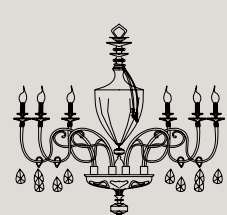

**Particular:** faceted central body made in Tuscany.

Pendants embellished with Swarovski® crystals, strass application and ring in Murano glass.

**For technical schedes and chandeliers lampshades see page. 527**

**\*\*Don't hesitate to contact us for any request or different version.**

**L10+5**  
15 E14 x 40W  
Ø 120 cm - H 105 cm

**L8**  
8 E14 x 40W  
Ø 84 cm - H 70 cm

**L6**  
6 E14 x 40W  
Ø 84 cm - H 70 cm