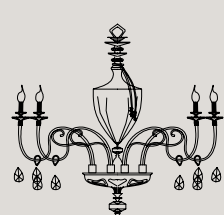

**Particular:** faceted central body made in Tuscany.

Pendants embellished with Swarovski® crystals, strass application and ring in Murano glass.

**For technical schedes and chandeliers lampshades see page. 527**

**\*\*Don't hesitate to contact us for any request or different version.**

**L10+5**  
15 E14 x 40W  
Ø 120 cm - H 105 cm

**L8**  
8 E14 x 40W  
Ø 84 cm - H 70 cm

**L6**  
6 E14 x 40W  
Ø 84 cm - H 70 cm