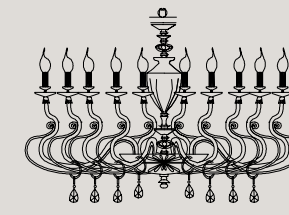

**For technical schedes and chandeliers lampshades see page. 527**

**\*\* Don't hesitate to contact us for any request or different version.**

**Finitura ottone:** oro francese.

**Colori:** trasparente con centrale ambra e bobecche topazio.

**Particular:** faceted central body made in Tuscany.

Pendants embellished with Swarovski® crystals, strass application and ring in Murano glass.

**For technical schedes and chandeliers lampshades see page. 527**

**\*\*Don't hesitate to contact us for any request or different version.**

**L10+5**  
15 E14 x 40W  
Ø 120 cm - H 105 cm

**L8**  
8 E14 x 40W  
Ø 84 cm - H 70 cm

**L6**  
6 E14 x 40W  
Ø 84 cm - H 70 cm

**A3**  
3 E14 x 40W  
47x33 cm - H 40 cm

**L12+6+6**  
24 E14 x 40W  
Ø 120 cm - H 105 cm

**L16**  
16 E14 x 40W  
Ø 120 cm - H 105 cm

**A5**  
5 E14 x 40W  
55x33 cm - H 60 cm

**A3**  
3 E14 x 40W  
50x33 cm - H 45 cm