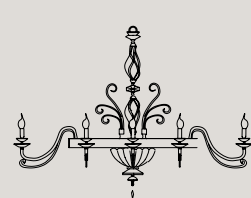

Alicante Axis 8
8 E14 x 40W
106x76 cm - H 84 cm