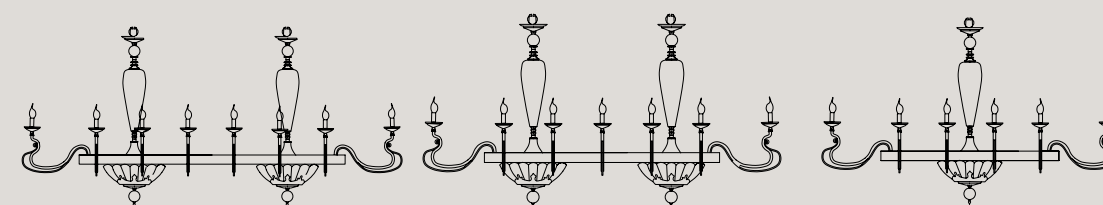

Barocco Axis 12
12 E14 x 40W
146x76 cm - H 90 cm

Barocco Axis 10
10 E14 x 40W
126x76 cm - H 90 cm

Barocco Axis 14
14 E14 x 40W
166x76 cm - H 90 cm