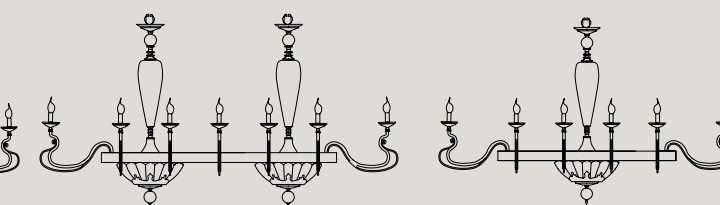

For finishes, colours and details, see the pag.150 Barocco collection.
 ** Don't hesitate to contact us for any request or different version.

Alicante Axis 14
 14 E14 x 40W
 166x76 cm - H 84 cm

Alicante Axis 12
 12 E14 x 40W
 146x76 cm - H 84 cm

Alicante Axis 10
 10 E14 x 40W
 126x76 cm - H 84 cm

Alicante Axis 8
 8 E14 x 40W
 106x76 cm - H 84 cm

Barocco Axis 14
 14 E14 x 40W
 166x76 cm - H 90 cm

Barocco Axis 12
 12 E14 x 40W
 146x76 cm - H 90 cm